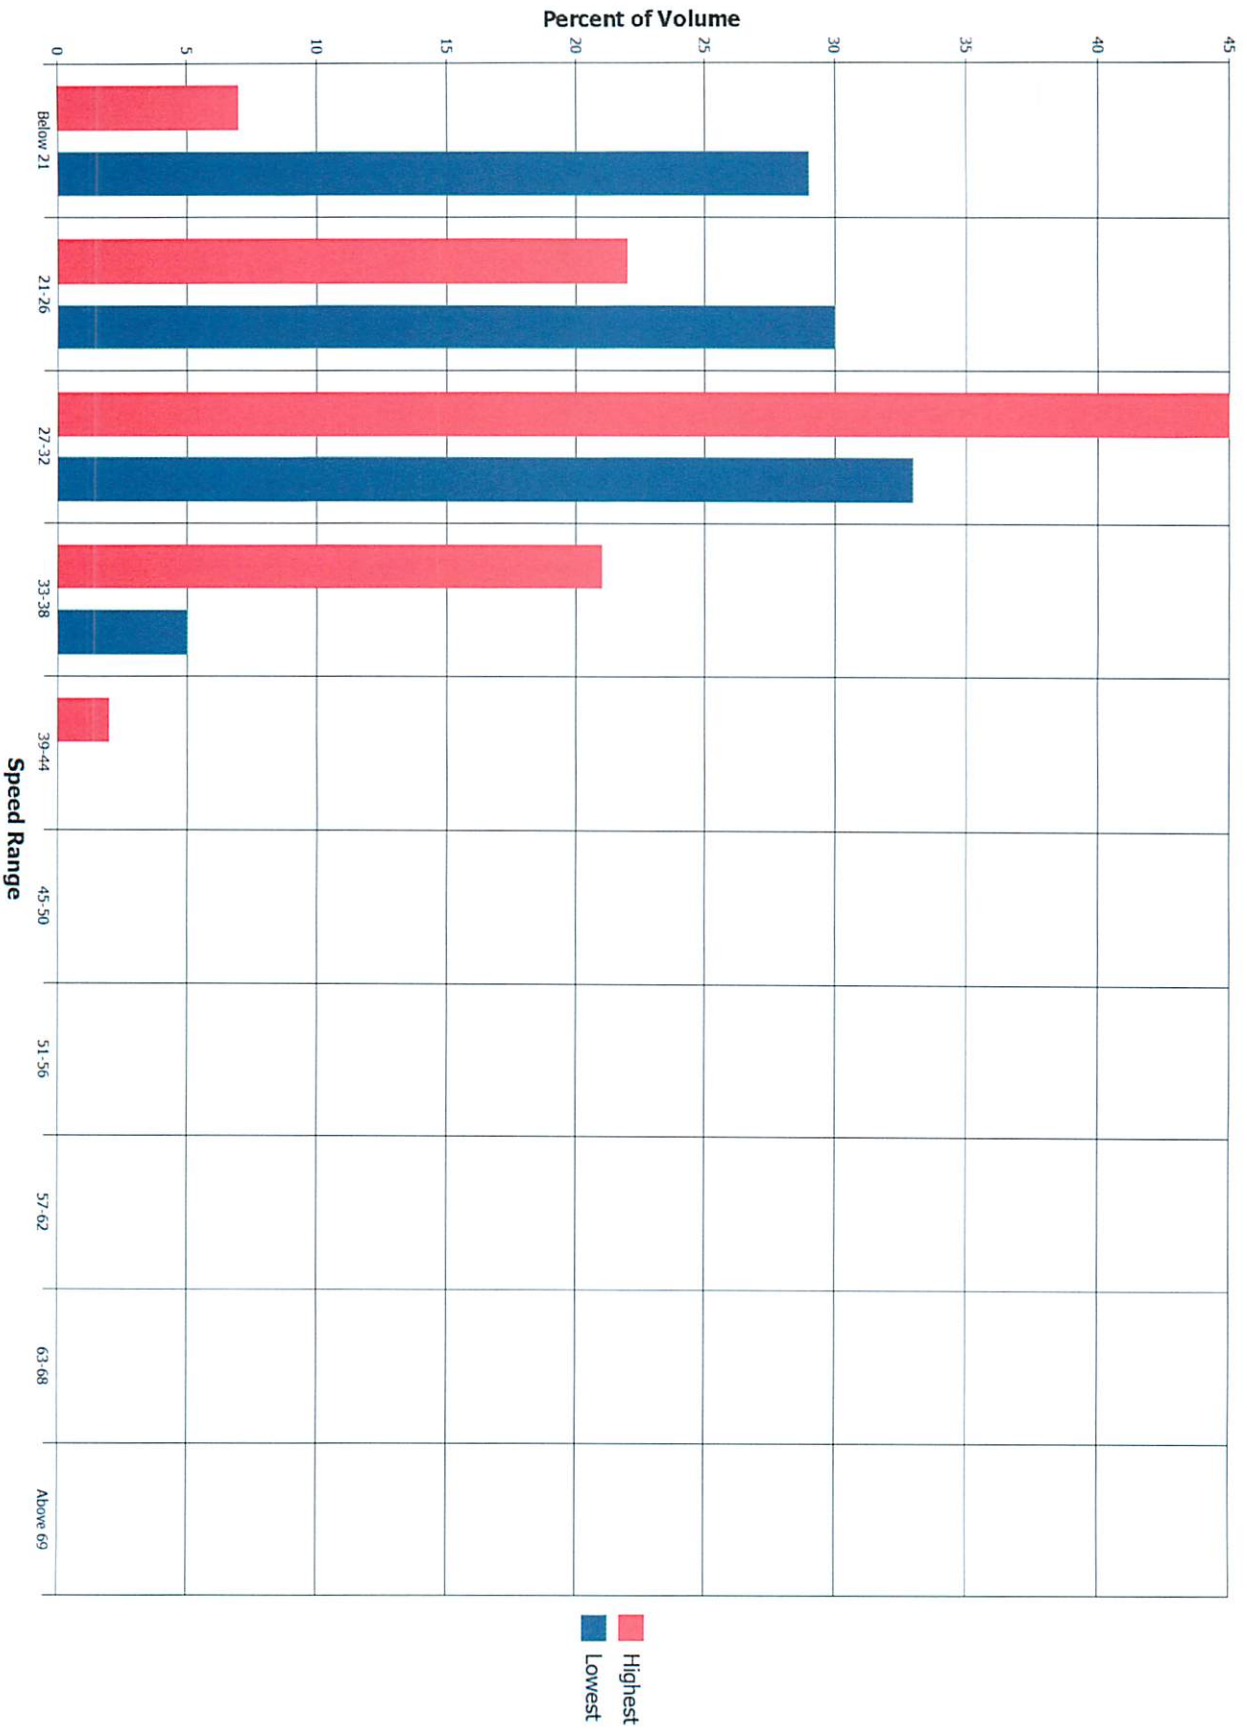

# Speed Distribution

## Highest Speeds Summary Report

Title/Location: ClintonAve  
Sign Address: 31041116480001

Measurement Period: 04/29/19 12:00:00 AM to 05/05/19 12:30:00 AM  
Reporting Period: 04/29/19 12:00:00 AM to 05/05/19 12:30:00 AM

Total number of vehicles: 5058  
Posted Speed Limit: 25 MPH  
25th Percentile Speed: 25 MPH  
Total Vehicles For:  
Below 21: 383  
33 - 38: 1067  
51 - 56: 3  
Above 69: 0

Lowest Log Speed Setting: 15 MPH  
Average Speed: 29 MPH  
50th Percentile Speed: 29 MPH

21 - 26: 1146  
39 - 44: 130  
57 - 62: 1

Highest Log Speed Setting: 75 MPH  
85th Percentile Speed: 35 MPH

27 - 32: 2319  
45 - 50: 9  
63 - 68: 0